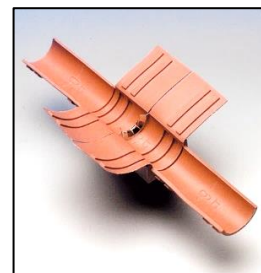

Putting
safety first

MCT Brattberg E-series system

For lightning, EMC, grounding and bonding of communication, instrument, power, braid, or wire armored (AC and TECK 90) cables and copper pipes.

These products comprise of a multi cable and pipe transit system (MCT) series RGS, E-RGS, RGB, E-RGB, RGG, E-RGG, and E-RGP for cables (up to max. 1 AWG G&B) and copper pipes, which ground and bond armored and shielded cables when passing through a single opening in a wall, floor or electrical enclosure.

Putting safety first

Insert block size	Copper sheet cross section mm ²	Cable/pipe OD (mm)	Max conductor/braid size (cable/pipe)	
			AWG*	Area mm ² *
20	4-8	3.5-9.5	11	4
20	6-13	9.5-16.5	9	6
30	13-22	11.5-24.5	6	13
40	21-32	21.5-35.5	4	21
60	42-50	31.5-55.5	1	42
90	50-65	49.5-71.5	1	42
120	75-94	71.5-101.5	1	42

*Reference: American Wire Gauge (AWG)

Add block size	Copper sheet cross section mm ²	Cable/pipe OD (mm)	Max conductor/braid size (cable/pipe)	
			AWG*	Area mm ² *
20	4-8	3.5-8.5	11	4
20	6-12	8.5-13.5	9	6
30	13-21	13.5-23.5	6	13
40	21-31	23.5-33.5	4	21
60	42-45	33.5-49.5	1	42
90	54-64	49.5-69.5	1	42

*Reference: American Wire Gauge (AWG)

Spare block size
24x5/0
12x10/0
15/0
20/0
30/0
40/0
60/0

Lightning
IEC 62305-1
Lightning protective level
LPL-III

Standards:

- IEC 62561-1:2017-0312 - Test of lightning current carrying capability
- IEC 62305-1:2010-12 - 3x 100 kA (10/350 μs)
- CSA Std. C22.2 No. 41 - Grounding and Bonding Equipment
- CSA Std. C22.2 No. 18.3 - Conduit, Tubing and Cable Fittings
- CSA Std. C22.2 No. 182.3 - Special use attachment plugs, receptacles and connectors (as a guide)
- UL Std. 467 - Grounding and Bonding Equipment
- UL Std. 514B - Conduit, Tubing and Cable Fittings
- UL Std. 1977 - Component Connectors for use in Data, Signal, Control and Power applications