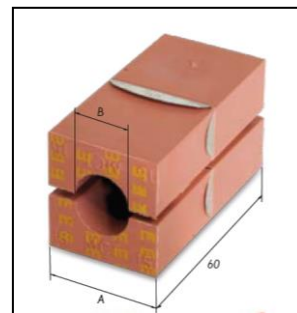

Putting
safety first

MCT Brattberg E-series system

For lightning, EMC, grounding and bonding of communication, instrument, power, braid, or wire armored (AC and TECK 90) cables and copper pipes.

These products comprise of a multi cable and pipe transit system (MCT) series RGS, E-RGS, RGB, E-RGB, RGG, E-RGG, and E-RGP for cables (up to max. 1 AWG G&B) and copper pipes, which ground and bond armored and shielded cables when passing through a single opening in a wall, floor or electrical enclosure.

Putting safety first

Insert block size	Copper sheet cross section mm ²	Cable/pipe OD (mm)	Max conductor/braid size (cable/pipe)	
			AWG*	Area mm ² *
20	4-8	3.5-9.5	11	4
20	6-13	9.5-16.5	9	6
30	13-22	11.5-24.5	6	13
40	21-32	21.5-35.5	4	21
60	42-50	31.5-55.5	1	42
90	50-65	49.5-71.5	1	42
120	75-94	71.5-101.5	1	42

*Reference: American Wire Gauge (AWG)

Add block size	Copper sheet cross section mm ²	Cable/pipe OD (mm)	Max conductor/braid size (cable/pipe)	
			AWG*	Area mm ² *
20	4-8	3.5-8.5	11	4
20	6-12	8.5-13.5	9	6
30	13-21	13.5-23.5	6	13
40	21-31	23.5-33.5	4	21
60	42-45	33.5-49.5	1	42
90	54-64	49.5-69.5	1	42

*Reference: American Wire Gauge (AWG)

Spare block size
24x5/0
12x10/0
15/0
20/0
30/0
40/0
60/0

Lightning
IEC 62305-1
Lightning protective level
LPL-III

Standards:

- IEC 62561-1:2017-0312 - Test of lightning current carrying capability
- IEC 62305-1:2010-12 - 3x 100 kA (10/350 μs)
- CSA Std. C22.2 No. 41 - Grounding and Bonding Equipment
- CSA Std. C22.2 No. 18.3 - Conduit, Tubing and Cable Fittings
- CSA Std. C22.2 No. 182.3 - Special use attachment plugs, receptacles and connectors (as a guide)
- UL Std. 467 - Grounding and Bonding Equipment
- UL Std. 514B - Conduit, Tubing and Cable Fittings
- UL Std. 1977 - Component Connectors for use in Data, Signal, Control and Power applications