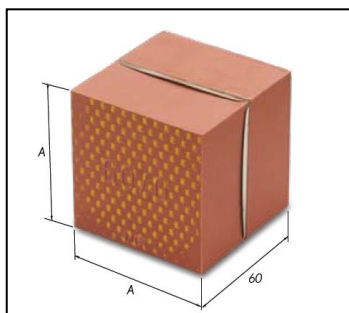

Lightning
IEC 62305-1
Lightning protective level
LPL-III

Standards:

- IEC 62561-1:2017-0312 - Test of lightning current carrying capability
- IEC 62305-1:2010-12 - 3x 100 kA (10/350 μs)
- CSA Std. C22.2 No. 41 - Grounding and Bonding Equipment
- CSA Std. C22.2 No. 18.3 - Conduit, Tubing and Cable Fittings
- CSA Std. C22.2 No. 182.3 - Special use attachment plugs, receptacles and connectors (as a guide)
- UL Std. 467 - Grounding and Bonding Equipment
- UL Std. 514B - Conduit, Tubing and Cable Fittings
- UL Std. 1977 - Component Connectors for use in Data, Signal, Control and Power applications

CSA certificate no. 2638773

Putting safety first